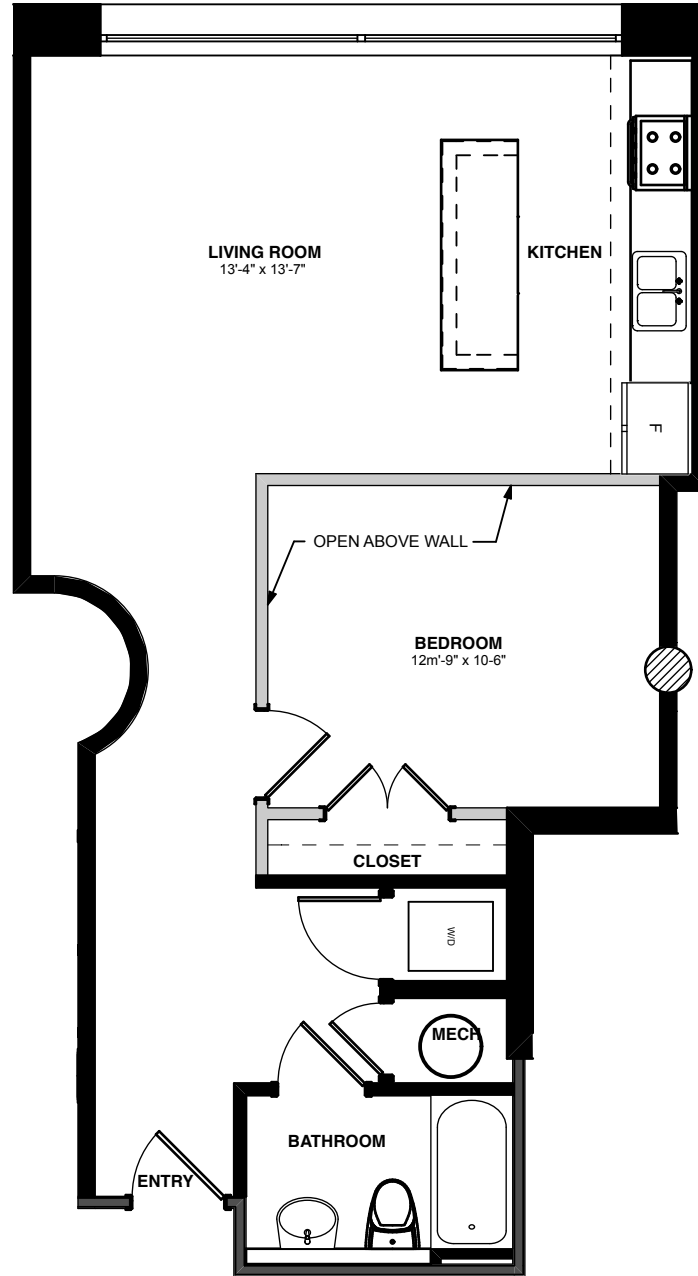

WINSTON FACTORY LOFTS

7th and Main Street
Winston-Salem, NC 27101
888-my-336-LOFT p
336-464-2331 f
WinstonFactoryLofts.com

1 BED/1 BATH

737 SQ FT

15 FT CEILINGS IN
LIVING AREAS

WASHER/DRYER IN
UNIT

OVERLOOKS THE
POOL

ORIGINAL HARDWOOD
FLOORS

Square footages, where indicated on plan, are approximate. Layouts of interiors are for general reference only, and are not intended to depict precisely the actual as-built condition. Furniture not included. Drawing not to scale and is subject to change.

UNIT 613

SIXTH FLOOR